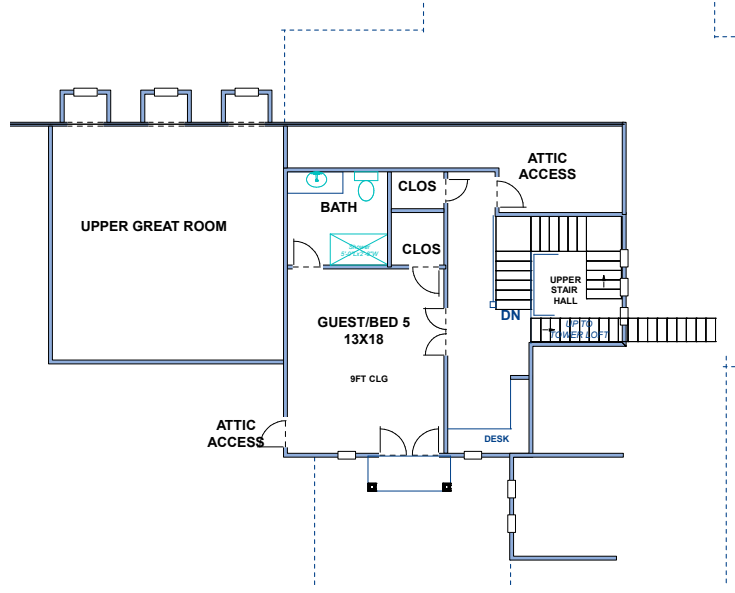

**4667 SQFT MAIN
460 SQFT UP
5127 SQFT TTL
154x87FT**

PLAN 50007

creative home designs1.com
CREATIVE HOME DESIGNS, LLC
www.chdhomeplans.com
© Plan copyright by designer